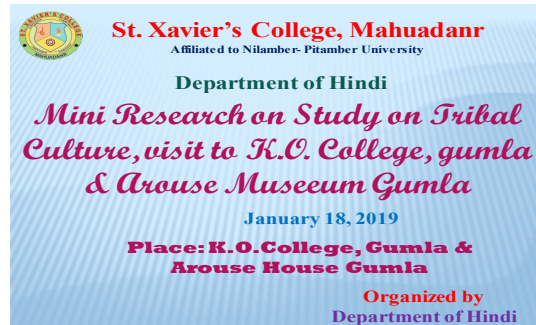

St. Xavier's College, Mahuadanr Latehar-822119, Jharkhand

1. **Title of the Program :** Study on Tribal Culture, Visit to K.O. College, Gumla & Arouse Museum Gumla
2. **Organizing Department / Cell :** Department of Hindi
3. **Date/Duration :** January 18, 2019
4. **Number of Participants :** 32
5. **Objective of the Program:** To Learn about the Tribal Culture

6. **Detail Description of the Event:**

It was established on 2000. It is pointed of the culture of tribe. Many photos are indicated origin of tribal. There are Munda, Kharia, Oroan, Kherwar, Santhali etc. Our students were known about these tribal lifestyle, dance, meals, and shelter.

7. **Outcome of the Event**

They learn to know about tribal lifestyle, Dance, meals etc.

8. **Brochure of the Event:**